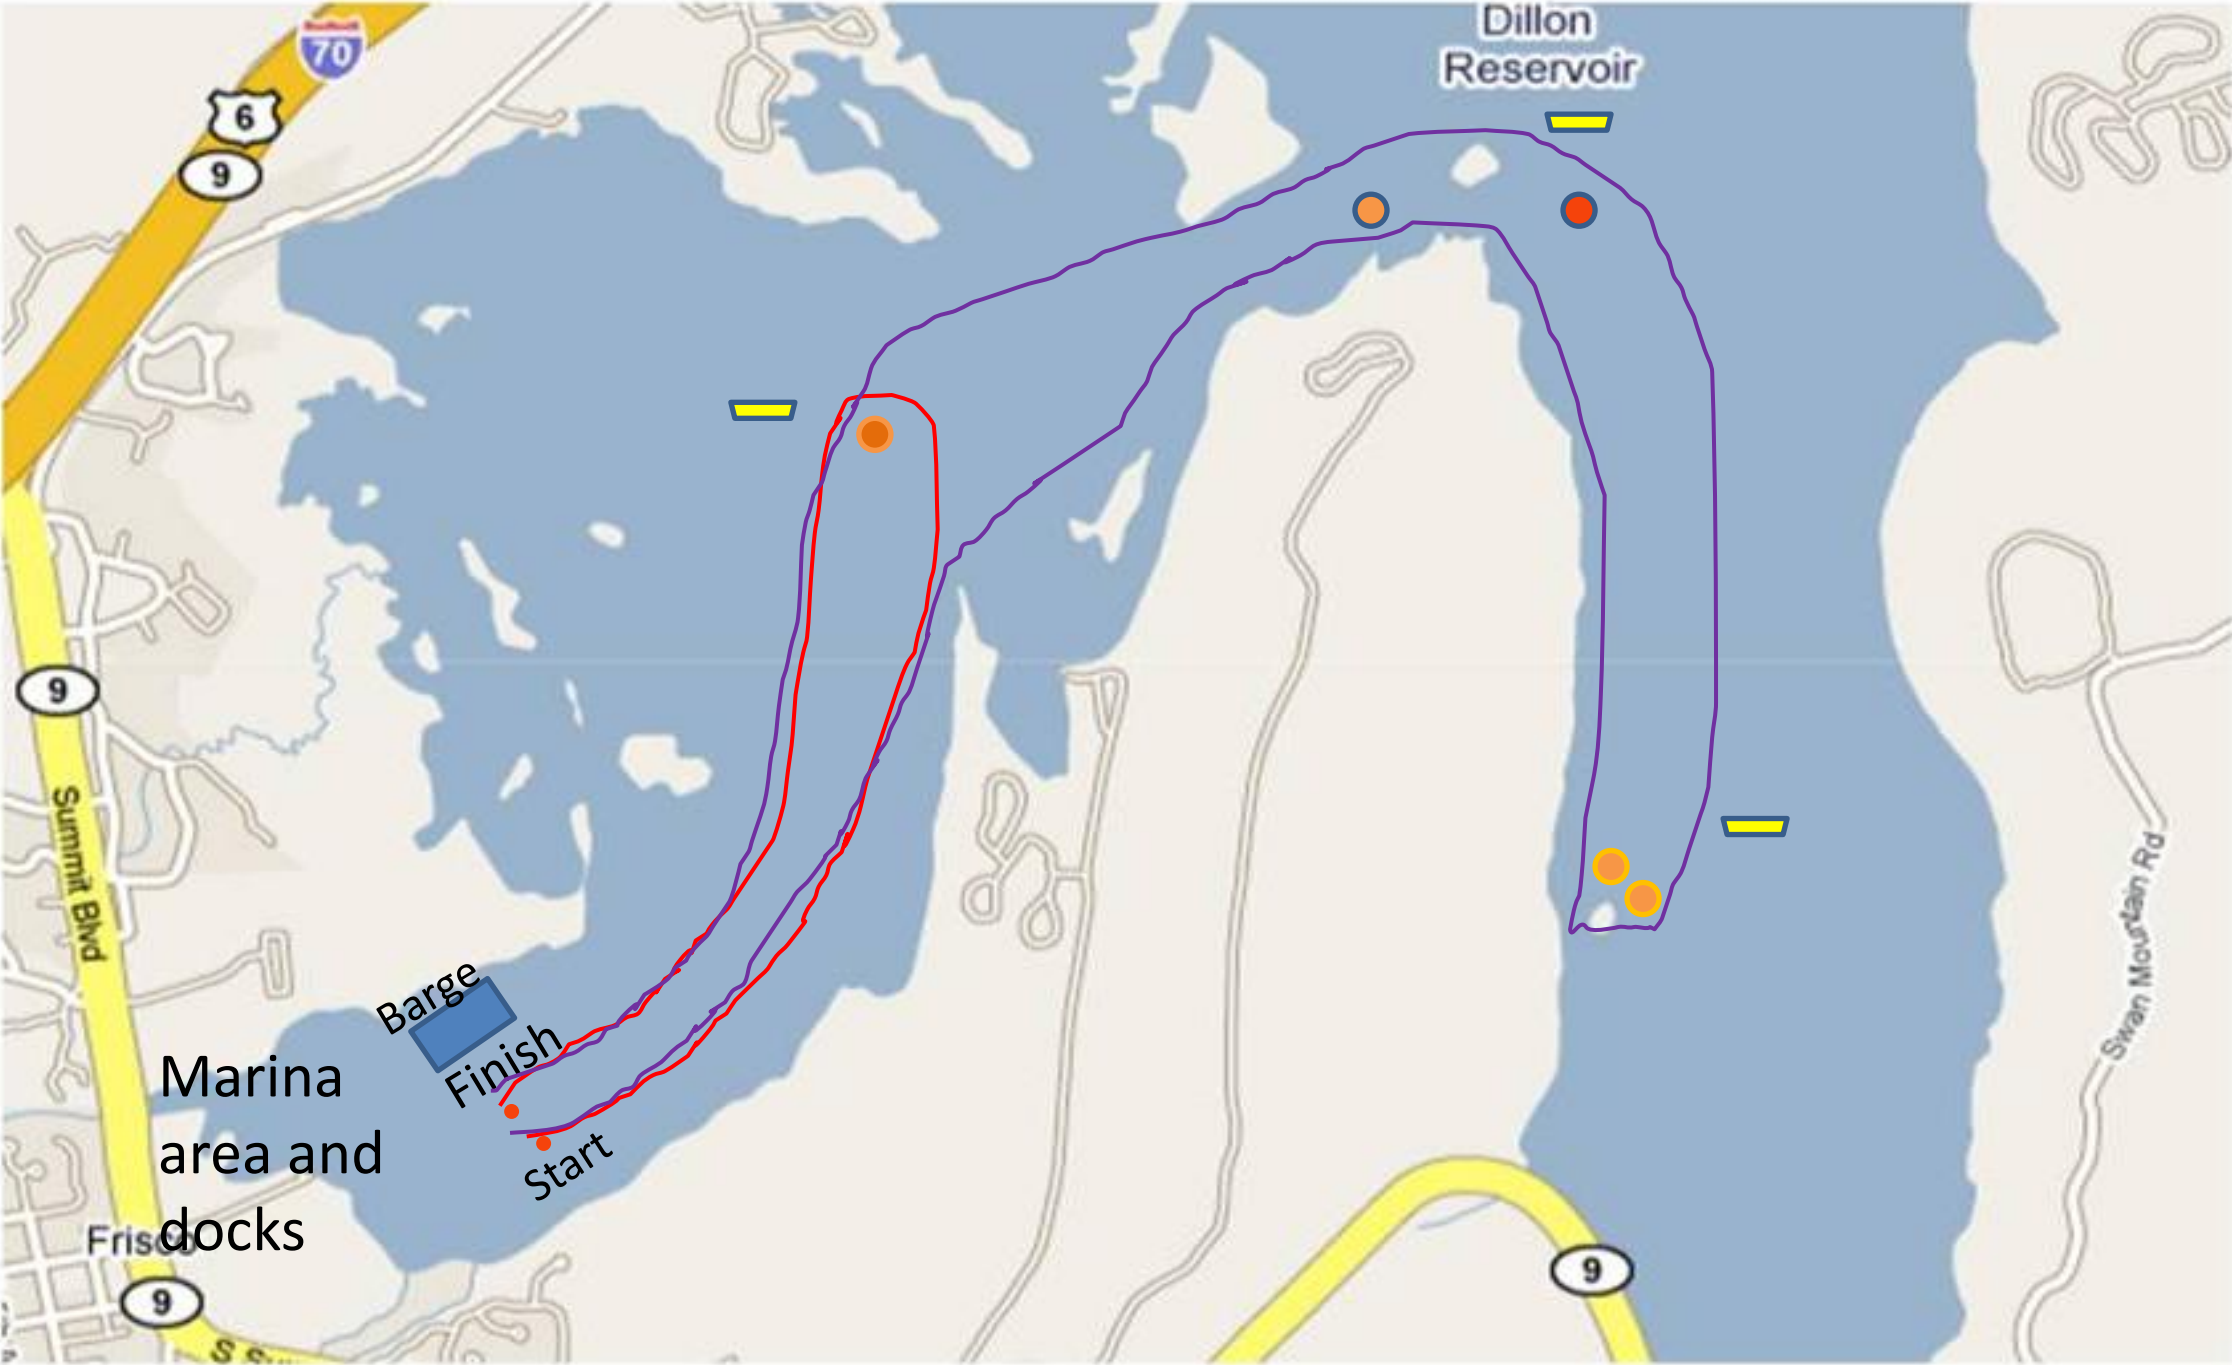

Lake Dillon Challenge Course

- Long Course 6 M
- Short Course 2.5 M